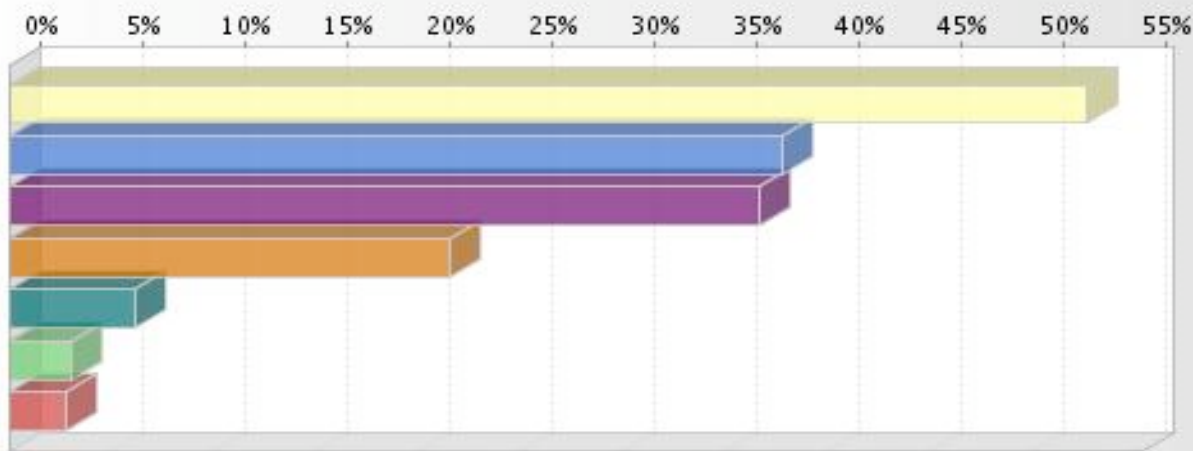

Terre Haute is a 630+ acre tract of open space owned by the Town of Bethel, which borders Bethel's western town line. How would you like to see this property used? (Check all that apply)

Total # of respondents 2032. Statistics based on 1937 respondents; 95 skipped.

By percentage of respondents

Terre Haute is a 630+ acre tract of open space owned by the Town of Bethel, which borders Bethel's western town line. How would you like to see this property used? (Check all that apply)