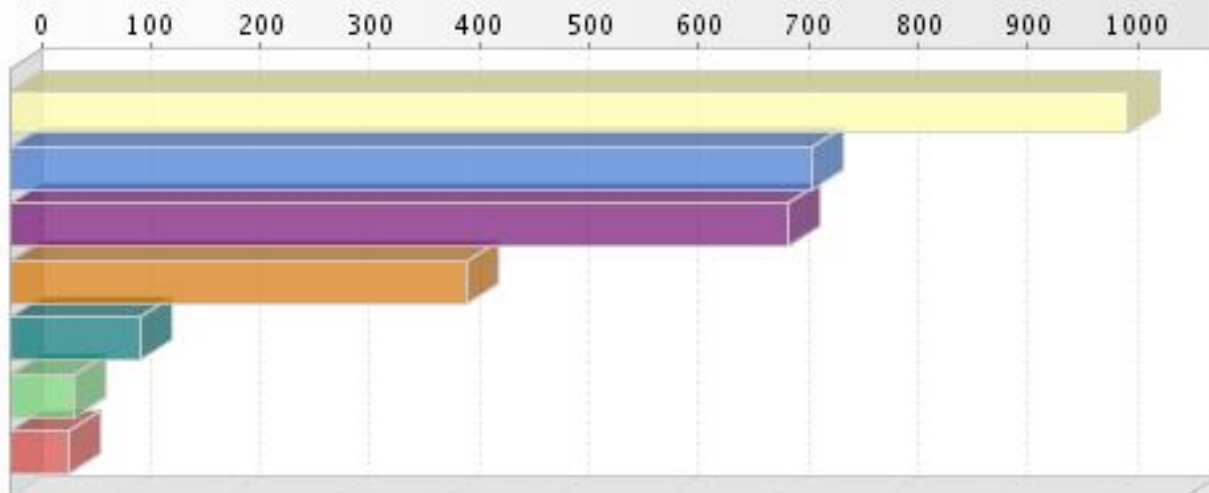

Terre Haute is a 630+ acre tract of open space owned by the Town of Bethel, which borders Bethel's western town line. How would you like to see this property used? (Check all that apply)

Total # of respondents 2032. Statistics based on 1937 respondents; 95 skipped.

By number of respondents

Terre Haute is a 630+ acre tract of open space owned by the Town of Bethel, which borders Bethel's western town line. How would you like to see this property used? (Check all that apply)

- Preserve it permanently as open space
- Build the Bethel section of The Ive's Trail
- Develop extensive passive recreational and equestrian trail system
- I'm not familiar with this issue or property
- Commercial development
- Residential development
- Commercial harvest of its natural resources